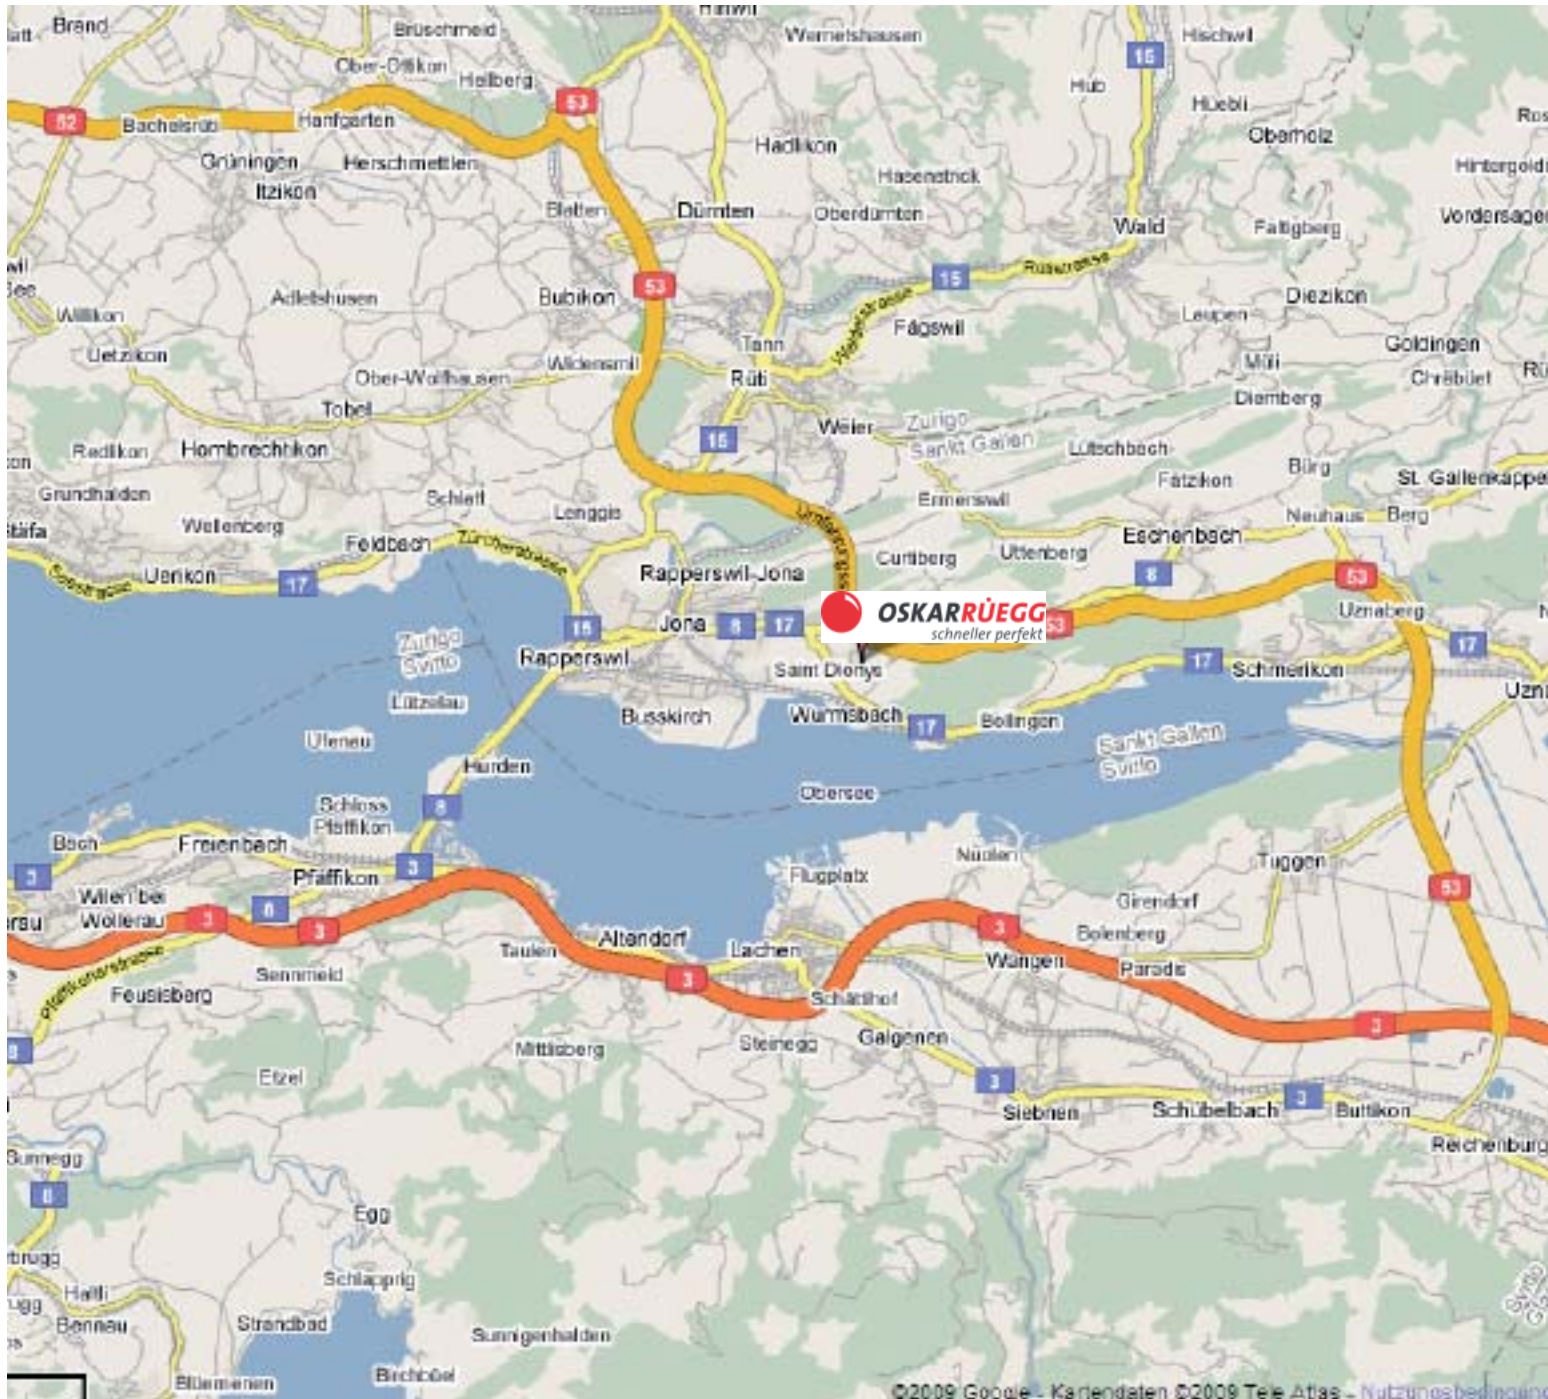

Approach: general map

Address:

Oskar Rüegg AG
Buechstrasse 18
CH-8645 Jona

Coordinates:

47° 13' 30" N
8° 52' 00" E

Phone:

+41 55 415 60 00

From Basel, Schaffhausen, Kloten

- Autobahn no. 53
- Direction Uster, Wetzikon,
Rapperswil

From Diepoldsau, Chur

- Autobahn no. A3
- Exit no. 42 to autobahn
no. 53
- Direction Rapperswil, Hinwil

- Autobahn no. 53
- Exit no. 13
- Direction Rapperswil, Jona
- Turn left, direction Chur, Schmerikon
- After approx. 600 m, turn left into Buechstrasse
- After 200 m ahead, you will stay directly in front of the building