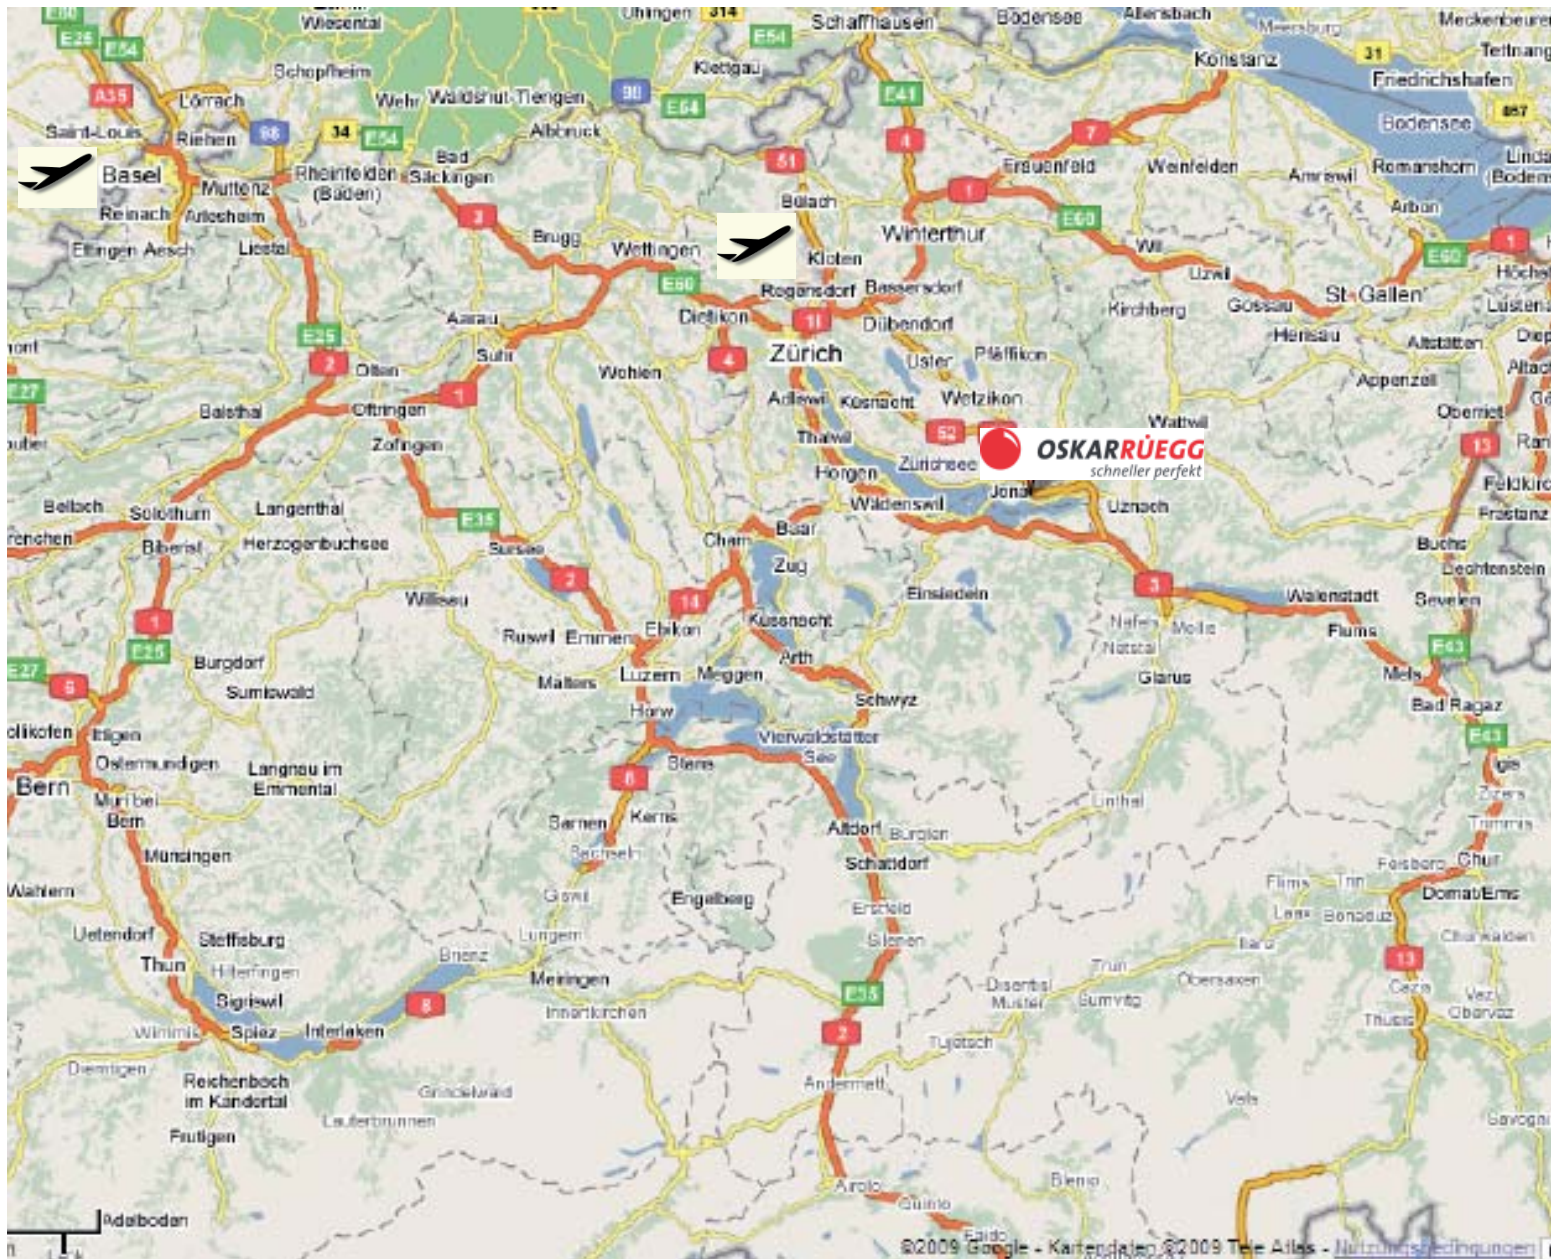

Approach: general map

Address:

Oskar Rüegg AG
Buechstrasse 18
CH-8645 Jona

Coordinates:

47° 13' 30" N
8° 52' 00" E

Phone:

+41 55 415 60 00

From Basel, Schaffhausen, Kloten

- Autobahn no. 53
- Direction Uster, Wetzikon,
Rapperswil

From Diepoldsau, Chur

- Autobahn no. A3
- Exit no. 42 to autobahn
no. 53
- Direction Rapperswil, Hinwil

- Autobahn no. 53
- Exit no. 13
- Direction Rapperswil, Jona
- Turn left, direction Chur, Schmerikon
- After approx. 600 m, turn left into Buechstrasse
- After 200 m ahead, you will stay directly in front of the building